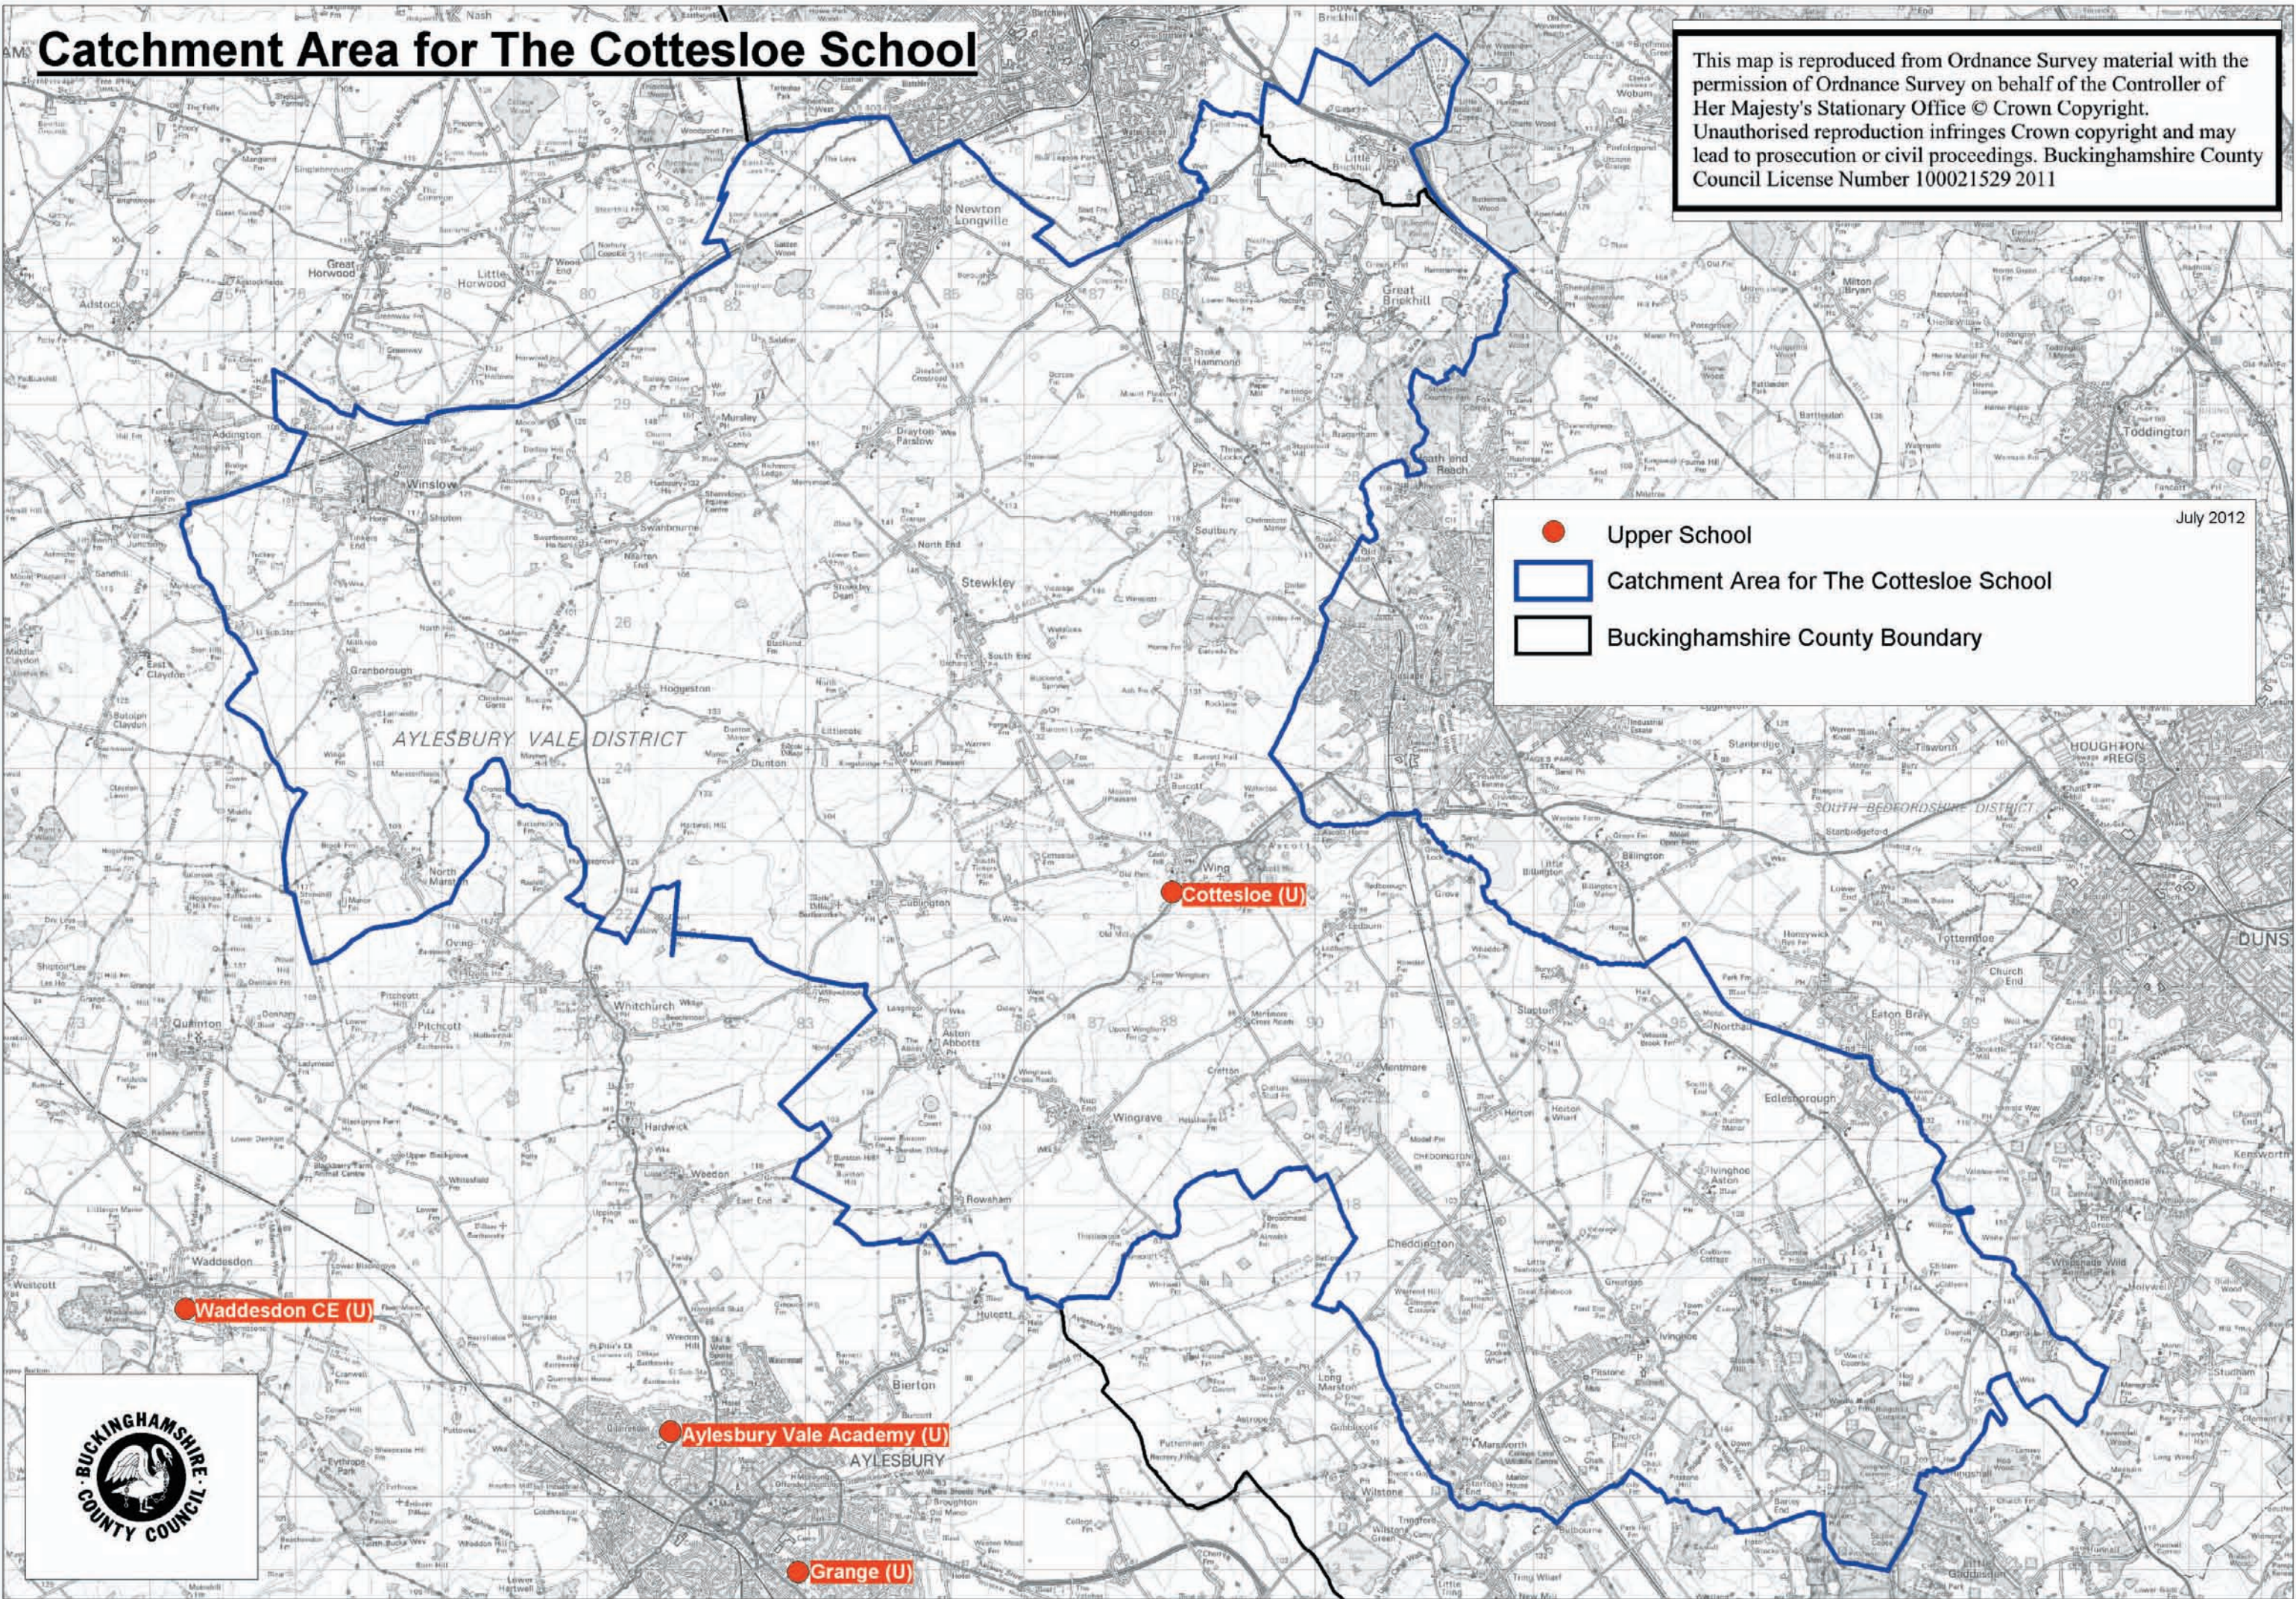

Catchment Area for The Cottesloe School

This map is reproduced from Ordnance Survey material with the permission of Ordnance Survey on behalf of the Controller of Her Majesty's Stationary Office © Crown Copyright. Unauthorised reproduction infringes Crown copyright and may lead to prosecution or civil proceedings. Buckinghamshire County Council License Number 100021529 2011

July 2012

- Upper School
- ▭ Catchment Area for The Cottesloe School
- ▭ Buckinghamshire County Boundary

Waddesdon CE (U)

Aylesbury Vale Academy (U)

Grange (U)